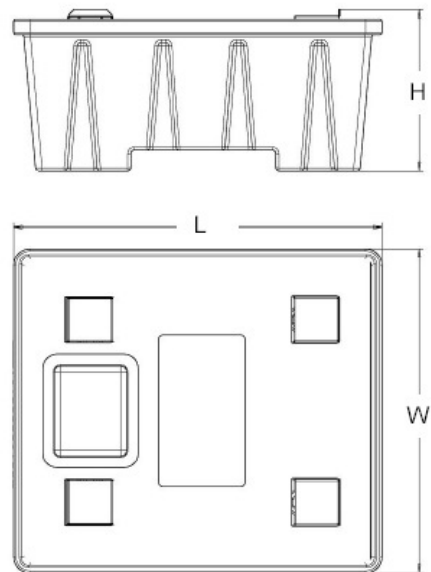

The Pensteel Range of Heavy Duty Bunds for IBCs

Fincont MDPE Plastic 1150 litre capacity Bund

Type	Volume V (l)	Length L (mm)	Width W (mm)	Height H (mm)	Weight (kg)	Material
RBPE-1150	1150	1700	1500	700	82	PE

- ⇒ Handling with forklift or pallet truck
- ⇒ Max load, 2500 kg
- ⇒ Tested by VTT
- ⇒ Usage: Containers with footprint approximately 1200 x 1000
- ⇒ Storage on the floor

Pensteel Limited

Unit 21 Seax Court, Southfields Business Park, Basildon, Essex. SS15 6SL.
Tel: 01268 545127 Fax: 01268 545188 Email: sales@pensteel.co.uk