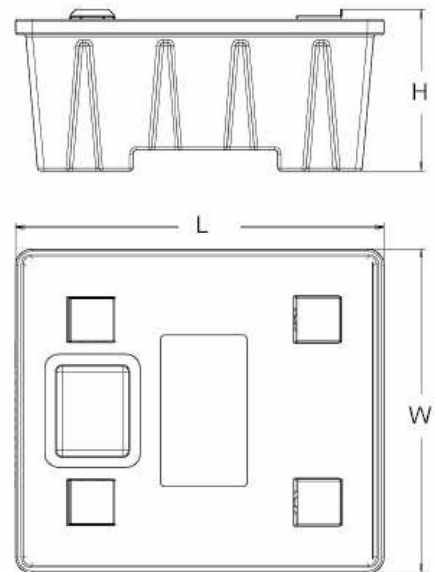

## The Pensteel Range of Heavy Duty Bunds for IBCs

Fincont MDPE Plastic 1150 litre capacity Bund

Type	Volume V (l)	Length L (mm)	Width W (mm)	Height H (mm)	Weight (kg)	Material
RBPE-1150	1150	1700	1500	700	82	PE

- ⇒ Handling with forklift or pallet truck
- ⇒ Max load, 2500 kg
- ⇒ Tested by VTT
- ⇒ Usage: Containers with footprint approximately 1200 x 1000
- ⇒ Storage on the floor

Pensteel Limited

Unit 1 Horndon Industrial Park, West Horndon, Brentwood, Essex CM13 3XL  
 Tel: 01277 810211 Fax: 01277 811971 Email: sales@pensteel.co.uk